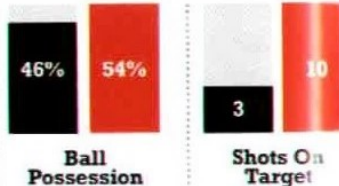

2010/11 SEASON SO FAR: